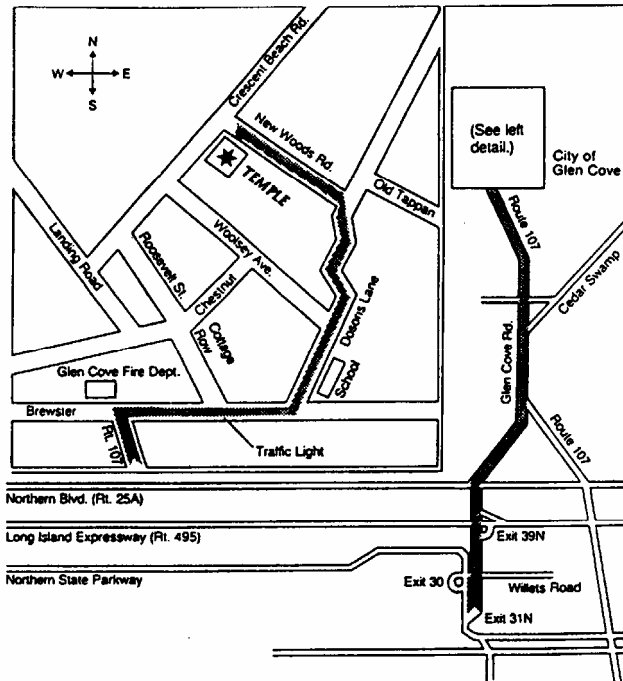

North Country Reform Temple Ner-Tamid
Crescent Beach & New Woods Rds Glen Cove NY 11542
516 671-4760

Directions to North Country Reform Temple-Ner Tamid

L.I. Expressway to Exit 39N (Glen Cove Rd. North to Glen Cove). Follow Glen Cove Rd. North (it is also known as Guinea Woods Road) for 5 miles. At fork in road, bear LEFT (Rte 107). Go to end where you will see fire house straight ahead.) Make right turn on Brewster Street. At fourth traffic light, make left onto Dosoris Lane. Counting 5 blocks (on left hand side only) turn onto New Woods Road and continue 1/2 mile to the last driveway on left.